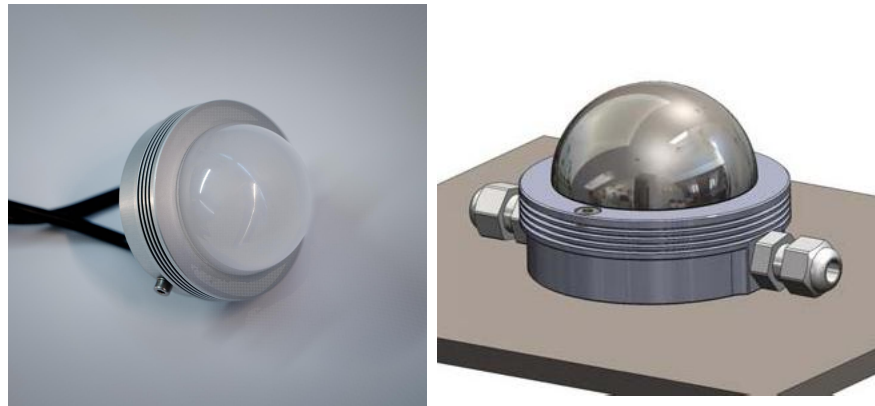

PixelMax-H

PX-RD70H

PixelMax combines a cluster of 36 newest high-performance RGB+W LEDs in a fixture made of anodized aluminium. The solid weather proofed pixel application is a perfect choice for your facade or bridge project. The DMX addresses for the control do not have to be set separately, but are distributed fully automatically.

Technical Specification

Operation Voltage	24 VDC
Power Consumption	5.8 W
Luminous Flux	275 lm
Viewing Angle *	160° Diffuse
Color LED	3000k, RGB, RGB+W
Color Fixture	Silver / White
Material	Aluminum Silver Anodized, Polycarbonate Dome Diffuse
IP Grade	IP67
Ambient Temperature	-40°C - +55°C
Store Temperature	-40°C - +90°C
Accessories	Extension cables, black, R-IP68
Control Mode	DMX 512 Auto Address