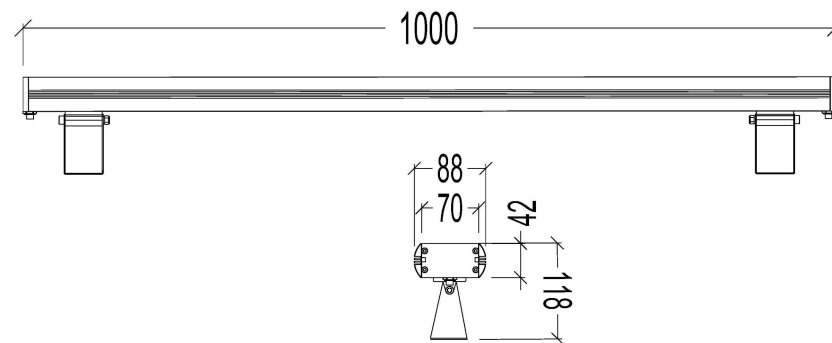

Lineare

LG-070

The Lineare LG-070 is a high-power linear light designed to bring up wide variety of ambients on outdoor spaces like commercial buildings and stadium, with multiple beam angles and precision controls .

Product Dimension Drawings

Technical Specification

Operation Voltage	24 VDC
Power Consumption	77 W
Luminous Flux	9360 lm
Beam Angle *	10° / 20° / 30° / 45° / 60° / 10*20° / 15*45°
Color LED	2700 K – 6500 K
Color Fixture	White, Grey, Black
Color Rendering	≥ 80
Material	Aluminium profile
IP Grade	IP66
Ambient Temperature Range	-20°C - +45°C
Ambient Humidity Range	10% - 95% RH
Control Mode	1-10 V, DMX or DALI