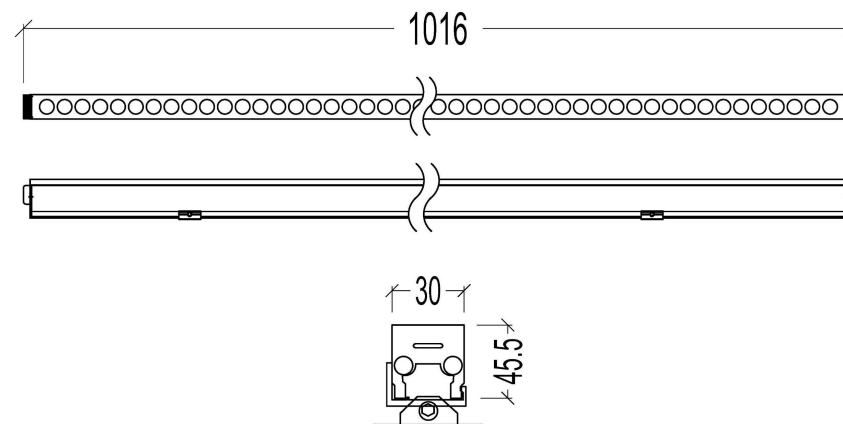

## Lineare

LF-030

The high-power Lineare LF-030 linear light is perfect for large-scale applications like airport terminals or mall facades. Its wide-angle illumination and opalescent cover make it a standout choice for areas requiring both functional and aesthetic lighting.

## Product Dimension Drawings

## Technical Specification

Operation Voltage	24 VDC
Power Consumption	18 W
Luminous Flux	720 lm
Beam Angle *	120°
Color LED	2700 K – 6500 K, RGBW
Color Fixture	White, Grey, Black
Color Rendering	≥ 80
Material	6063 Aluminium Profile
IP Grade	IP66
Ambient Temperature Range	-20°C - +45°C
Ambient Humidity Range	10% - 95% RH
Control Mode	1-10 V, DMX or DALI