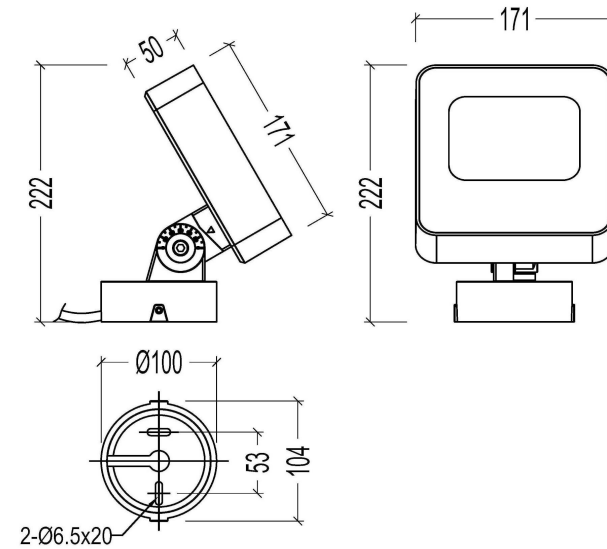

Beam

FL-0171

The Beam FL-0171 is an elegant square floodlight, offering various beam angles for tailored lighting solutions. It's particularly suited for modern architectural structures like museums or corporate headquarters, where its DMX or DALI control can create a sophisticated and welcoming ambiance.

Product Dimension Drawings

Technical Specification

Operation Voltage	220-240 VAC
Power Consumption	24 W
Luminous Flux	1440 lm
Beam Angle *	10° / 20° / 30° / 40° / 60°
Color LED	2700 K – 6500 K, RGBW
Color Fixture	White, Grey, Black
Color Rendering	≥ 80
Material	Die Casting Aluminium
IP Grade	IP66
Ambient Temperature Range	-20°C - +45°C
Ambient Humidity Range	10% - 95% RH
Control Mode	1-10 V, DMX or DALI