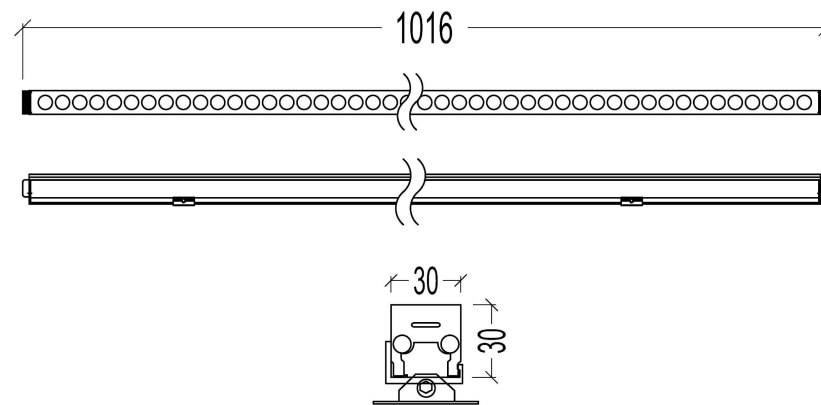

**Lineare**

LL-030

The Lineare LL-030 is a functional linear glaze light, offering three beam angles for varied lighting effects. It's ideal for commercial kitchens or workspaces where targeted illumination is essential, and its DMX or DALI control allows for precise adjustments.

**Product Dimension Drawings**

**Technical Specification**

Operation Voltage	24 VDC
Power Consumption	15 W
Luminous Flux	1200 lm
Beam Angle *	25° / 45° / 60°
Color LED	2700 K – 6500 K, RGBW
Color Fixture	White, Grey, Black
Color Rendering	≥ 80
Material	6063 Aluminium Profile
IP Grade	IP65
Ambient Temperature Range	-20°C - +45°C
Ambient Humidity Range	10% - 95% RH
Control Mode	1-10 V, DMX or DALI