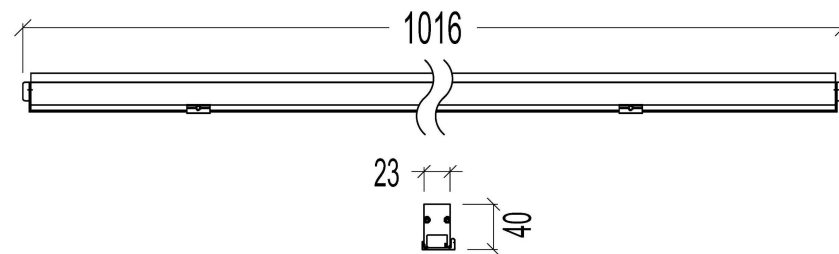

Lineare

LF-023

A mid-power variant, the Lineare LF-023 shares the expressive design of the Lineare LF-018. It's ideal for indoor spaces like galleries or reception areas, where its soft, diffused light can create a warm and inviting atmosphere.

Product Dimension Drawings

Technical Specification

Operation Voltage	24 VDC
Power Consumption	15 W
Luminous Flux	720 lm
Beam Angle *	120°
Color LED	2700 K – 6500 K, RGBW
Color Fixture	White, Grey, Black
Color Rendering	≥ 80
Material	6063 Aluminium Profile
IP Grade	IP66
Ambient Temperature Range	-20°C - +45°C
Ambient Humidity Range	10% - 95% RH
Control Mode	1-10 V, DMX or DALI