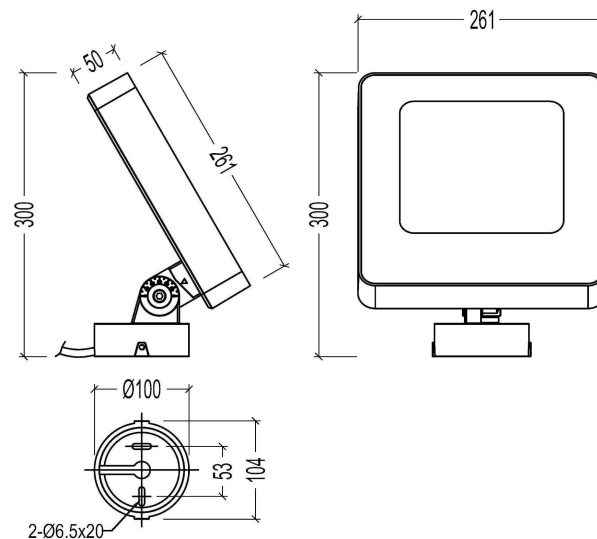

Beam

FL-0261

The high-power Beam FL-0261 square floodlight can illuminate large facades like shopping centers or hotel exteriors. Its various beam angles, combined with advanced control options, allow for dynamic and impactful lighting designs.

Product Dimension Drawings

Technical Specification

Operation Voltage	220-240 VAC
Power Consumption	54 W
Luminous Flux	4320 lm
Beam Angle *	10° / 20° / 30° / 40° / 60°
Color LED	2700 K – 6500 K, RGBW
Color Fixture	White, Grey, Black
Color Rendering	≥ 80
Material	Die Casting Aluminium
IP Grade	IP66
Ambient Temperature Range	-20°C - +45°C
Ambient Humidity Range	10% - 95% RH
Control Mode	1-10 V, DMX or DALI