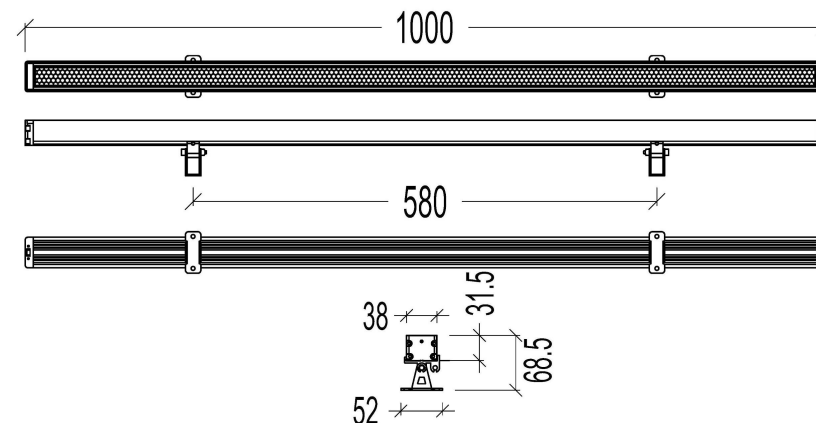

Lineare

LL-038

The Lineare LL-038 is a versatile mid-power linear floodlight, suitable for illuminating large outdoor areas like parking lots or sports fields. Its various beam angles and control options make it adaptable for different lighting requirements.

Product Dimension Drawings

Technical Specification

Operation Voltage	24 VDC
Power Consumption	36 W
Luminous Flux	4680 lm
Beam Angle *	10° / 15° / 20° / 30° / 45° / 60° / 20*40° / 15*45° / 10*20°
Color LED	2700 K – 6500 K
Color Fixture	White, Grey, Black
Color Rendering	≥ 80
Material	High Strength Aluminium Alloy Profile + High- Definition Tempered Glass
IP Grade	IP66
Ambient Temperature Range	-20°C - +45°C
Ambient Humidity Range	10% - 95% RH
Control Mode	1-10 V, DMX or DALI