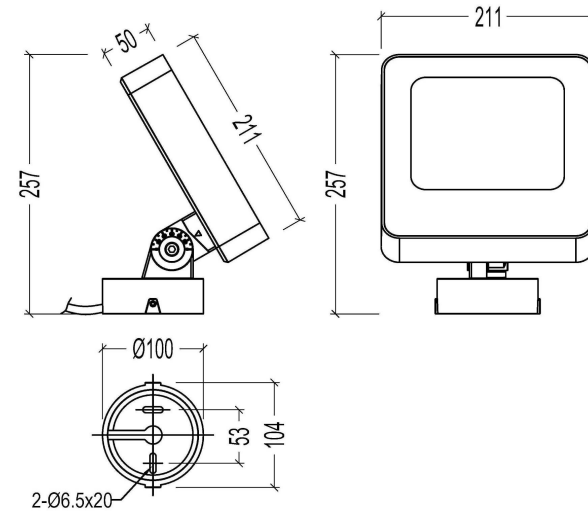

Beam

FL-0211

As a mid-power square floodlight, the Beam FL-0211 is ideal for smaller commercial buildings or upscale residential complexes. Its elegant design and beam angle versatility make it perfect for highlighting architectural details or providing ambient outdoor lighting.

Product Dimension Drawings

Technical Specification

Operation Voltage	220-240 VAC
Power Consumption	48 W
Luminous Flux	2880 lm
Beam Angle *	10° / 20° / 30° / 40° / 60°
Color LED	2700 K – 6500 K, RGBW
Color Fixture	White, Grey, Black
Color Rendering	≥ 80
Material	Die Casting Aluminium
IP Grade	IP66
Ambient Temperature Range	-20°C - +45°C
Ambient Humidity Range	10% - 95% RH
Control Mode	1-10 V, DMX or DALI