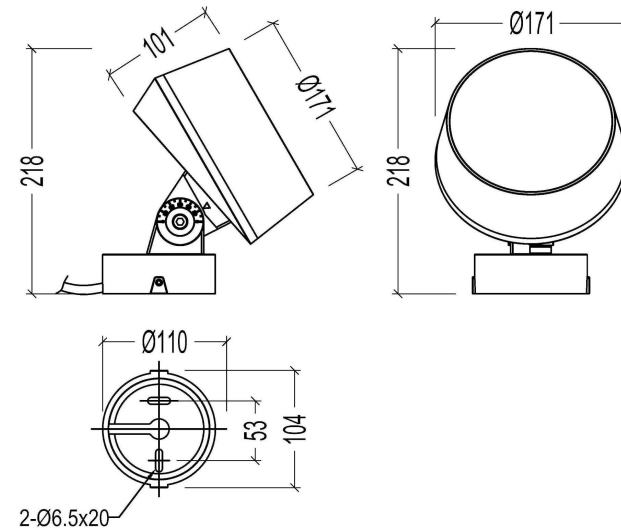

Beam

FL-0171-R

The Beam FL-0171-R is a robust, circular floodlight, versatile with various beam angles. Its robust design and DMX or DALI control make it ideal for lighting up outdoor arenas or large public squares, providing even and expansive illumination.

Product Dimension Drawings

Technical Specification

Operation Voltage	220-240 VAC
Power Consumption	24 W
Luminous Flux	1440 lm
Beam Angle *	8° / 10° / 20° / 30° / 40° / 60°
Color LED	2700 K – 6500 K
Color Fixture	White, Grey, Black
Color Rendering	≥ 80
Material	Die Casting Aluminium
IP Grade	IP66
Ambient Temperature Range	-20°C - +45°C
Ambient Humidity Range	10% - 95% RH
Control Mode	1-10 V, DMX or DALI